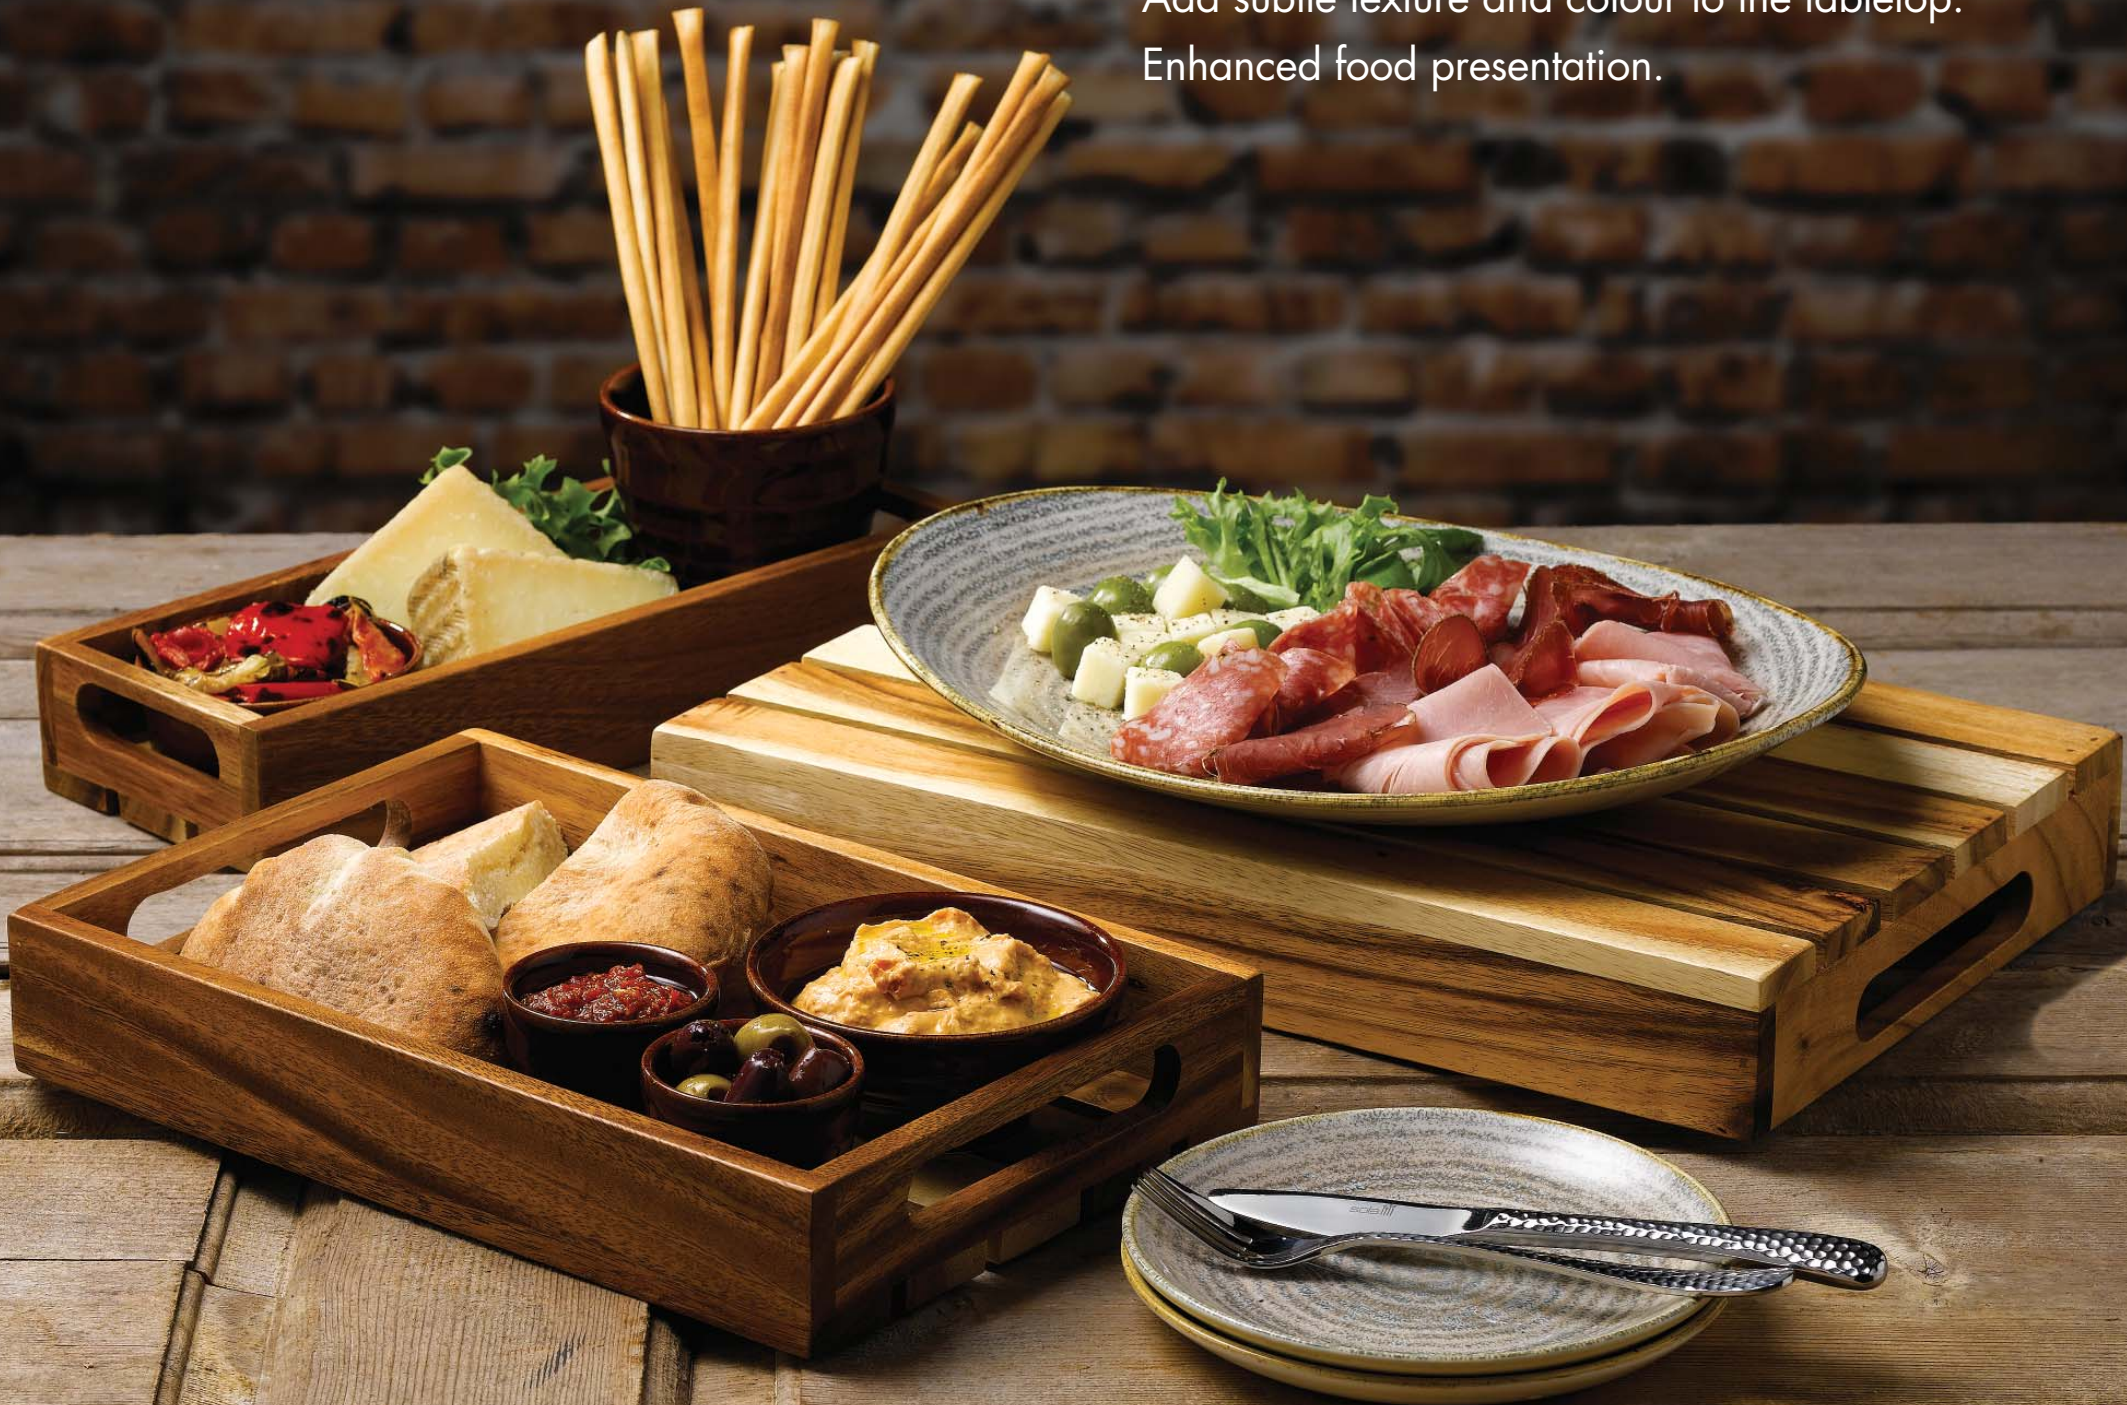

SEMI CIRCLE DELI BOARD
ZCAWSCWB1 36 x 21.2 x 2.7cm
14¼" x 8½" x 1½"
CTN QTY 4 €24.71

Add subtle texture and colour to the tabletop.
Enhanced food presentation.

WOOD

SIGNATURE WOODEN BOARD
ZCAWOWB 1 29.3 x 22.3cm
 11 3/4" x 8 3/4"
 CTN QTY 4 €22.38