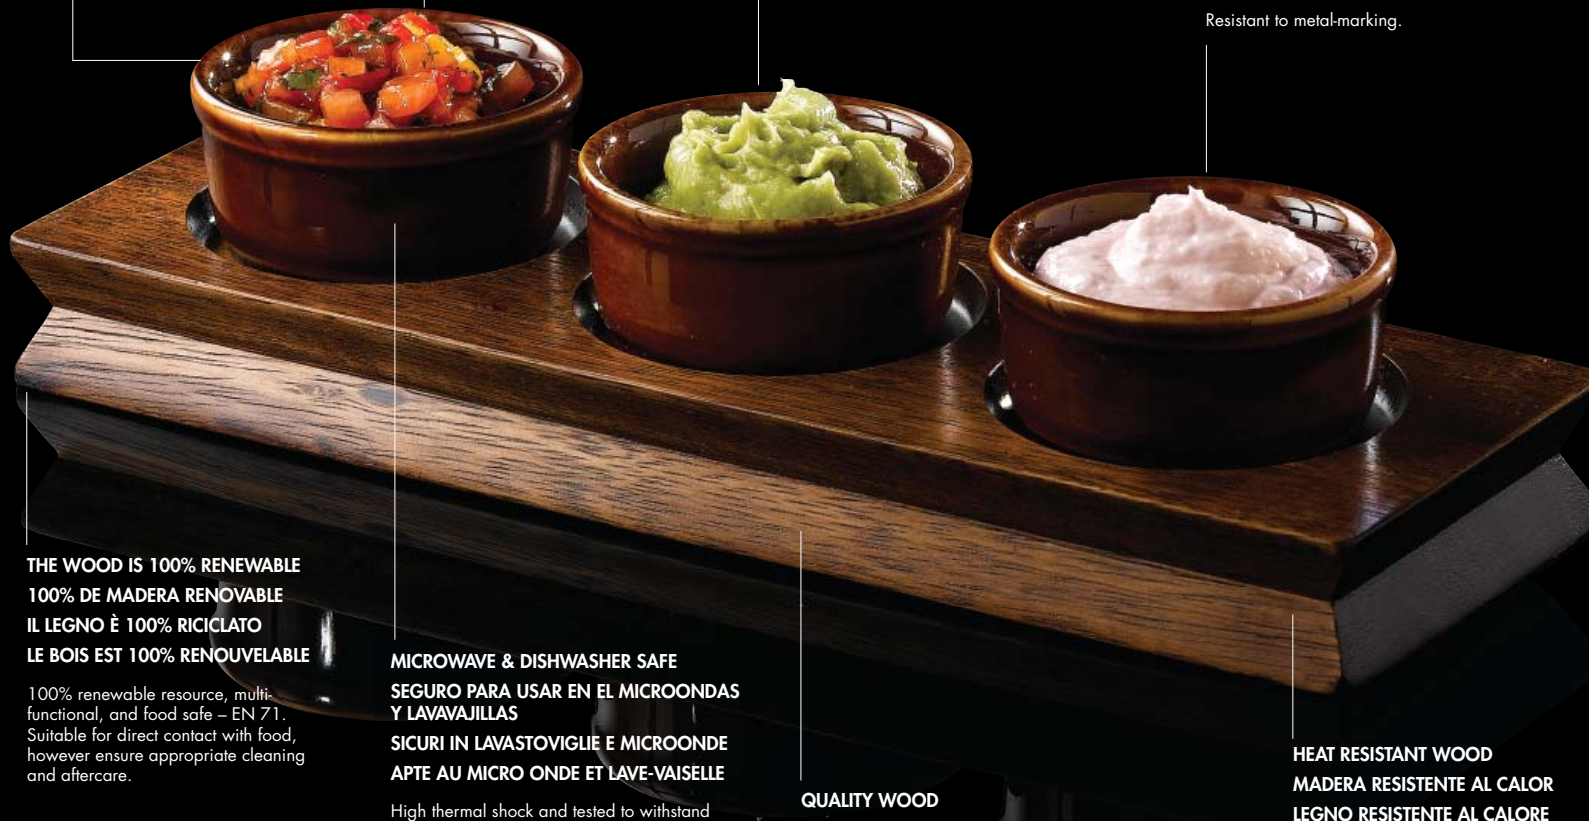

Authenticity for any Menu

**RUSTICS STONEWARE
CERAMICA DE GRES RUSTICA
CERAMICA RUSTICA
CERAMIQUE DE GRES RUSTIQUE**

Blends rustic texture with rich terracotta body colour.

**DURABILITY & STRENGTH
DURABILIDAD Y RESISTENCIA
DURATA E FORZA
DURABILITÉ ET RÉSISTANCE**

Inherently strong vitrified stoneware for heat and shock resistance, dishwasher, microwave and freezer safe.

**FREEZER SAFE
SEGURO PARA EL CONGELADOR
ADATTO PER CONGELATORE
APTE AU CONGÉLATEUR**

High durability to resist sudden changes in temperature.

**GLAZE FINISH
ACABADO DE ESMALTE
FINITURE SMALTATE
FINITION DE GLAÇURE**

Resistant to metal-marking.

**THE WOOD IS 100% RENEWABLE
100% DE MADERA RENOVABLE
IL LEGNO È 100% RICICLATO
LE BOIS EST 100% RENOUVELABLE**

100% renewable resource, multi-functional, and food safe – EN 71. Suitable for direct contact with food, however ensure appropriate cleaning and aftercare.

**MICROWAVE & DISHWASHER SAFE
SEGURO PARA USAR EN EL MICROONDAS
Y LAVAVAJILLAS
SICURI IN LAVASTOVIGLIE E MICROONDE
APTE AU MICRO ONDE ET LAVE-VAISSELLE**

High thermal shock and tested to withstand 5000 dishwasher cycles.

**QUALITY WOOD
MADERA DE CALIDAD
LEGNO DI QUALITÀ
LE BOIS DE QUALITÉ**

Resistant to warping and cracking and double sided for flexibility.

**HEAT RESISTANT WOOD
MADERA RESISTENTE AL CALOR
LEGNO RESISTENTE AL CALORE
RÉSISTANT À LA CHALEUR**

Suitable for carrying hot ceramic pieces removed directly from the oven.

ART de CUISINE®
By CHURCHILL

Stand out from the crowd with our extensive stoneware range

Sobresalga de la multitud con nuestra extensa gama de productos gres

La nostra ampia gamma di ceramica dura ci differenzia dagli altri

Sembler différent que tout le monde

rustics

Introducing Rustics Simmer, a collection of natural rustic stoneware dishes to add authenticity to any menu.

Introduciendo Rustics Simmer, una colección de gres de apariencia rústica y natural.

Presentiamo Rustic Simmer, una collezione di piatti in gres naturale rustico per aggiungere un tocco di autenticità ad ogni menù.

Présenter les gammes de Rustics Simmer et Centre Stage. Deux collections de gres rustique et naturel.